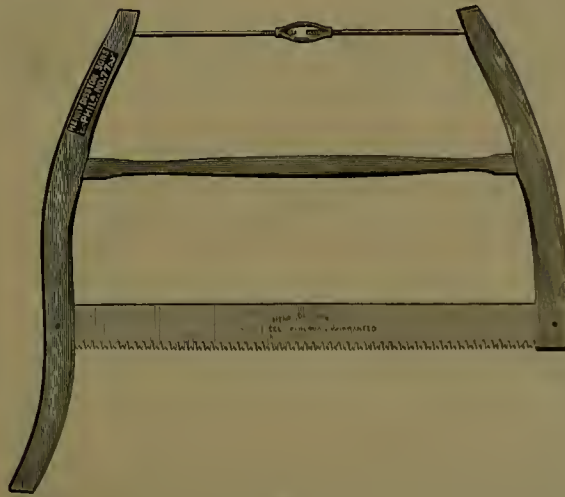

Saw Screws.

No. 1, Brass Flush, per gross,	\$ 2 25
No. 2, Brass Flush, per gross,	3 00
No. 3, Small Eagle, per gross,	4 50
No. 4, Large,	5 25

Saw Screws in half gross boxes.

Buck Saws.

Climax Frame.

No. 6.