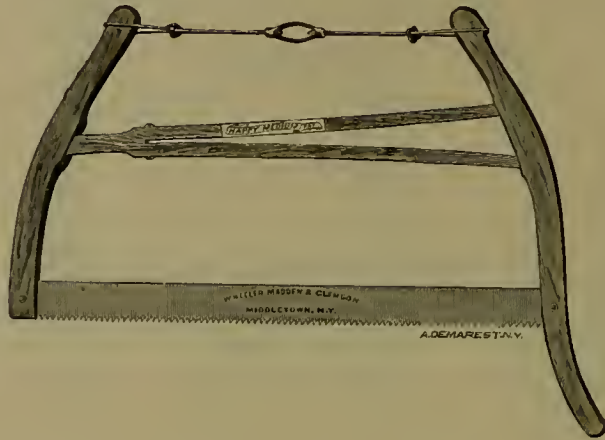

Buck Saws—*Continued.*

"HAPPY MEDIUM," Complete, with Blade, per dozen, ... $ 12 00